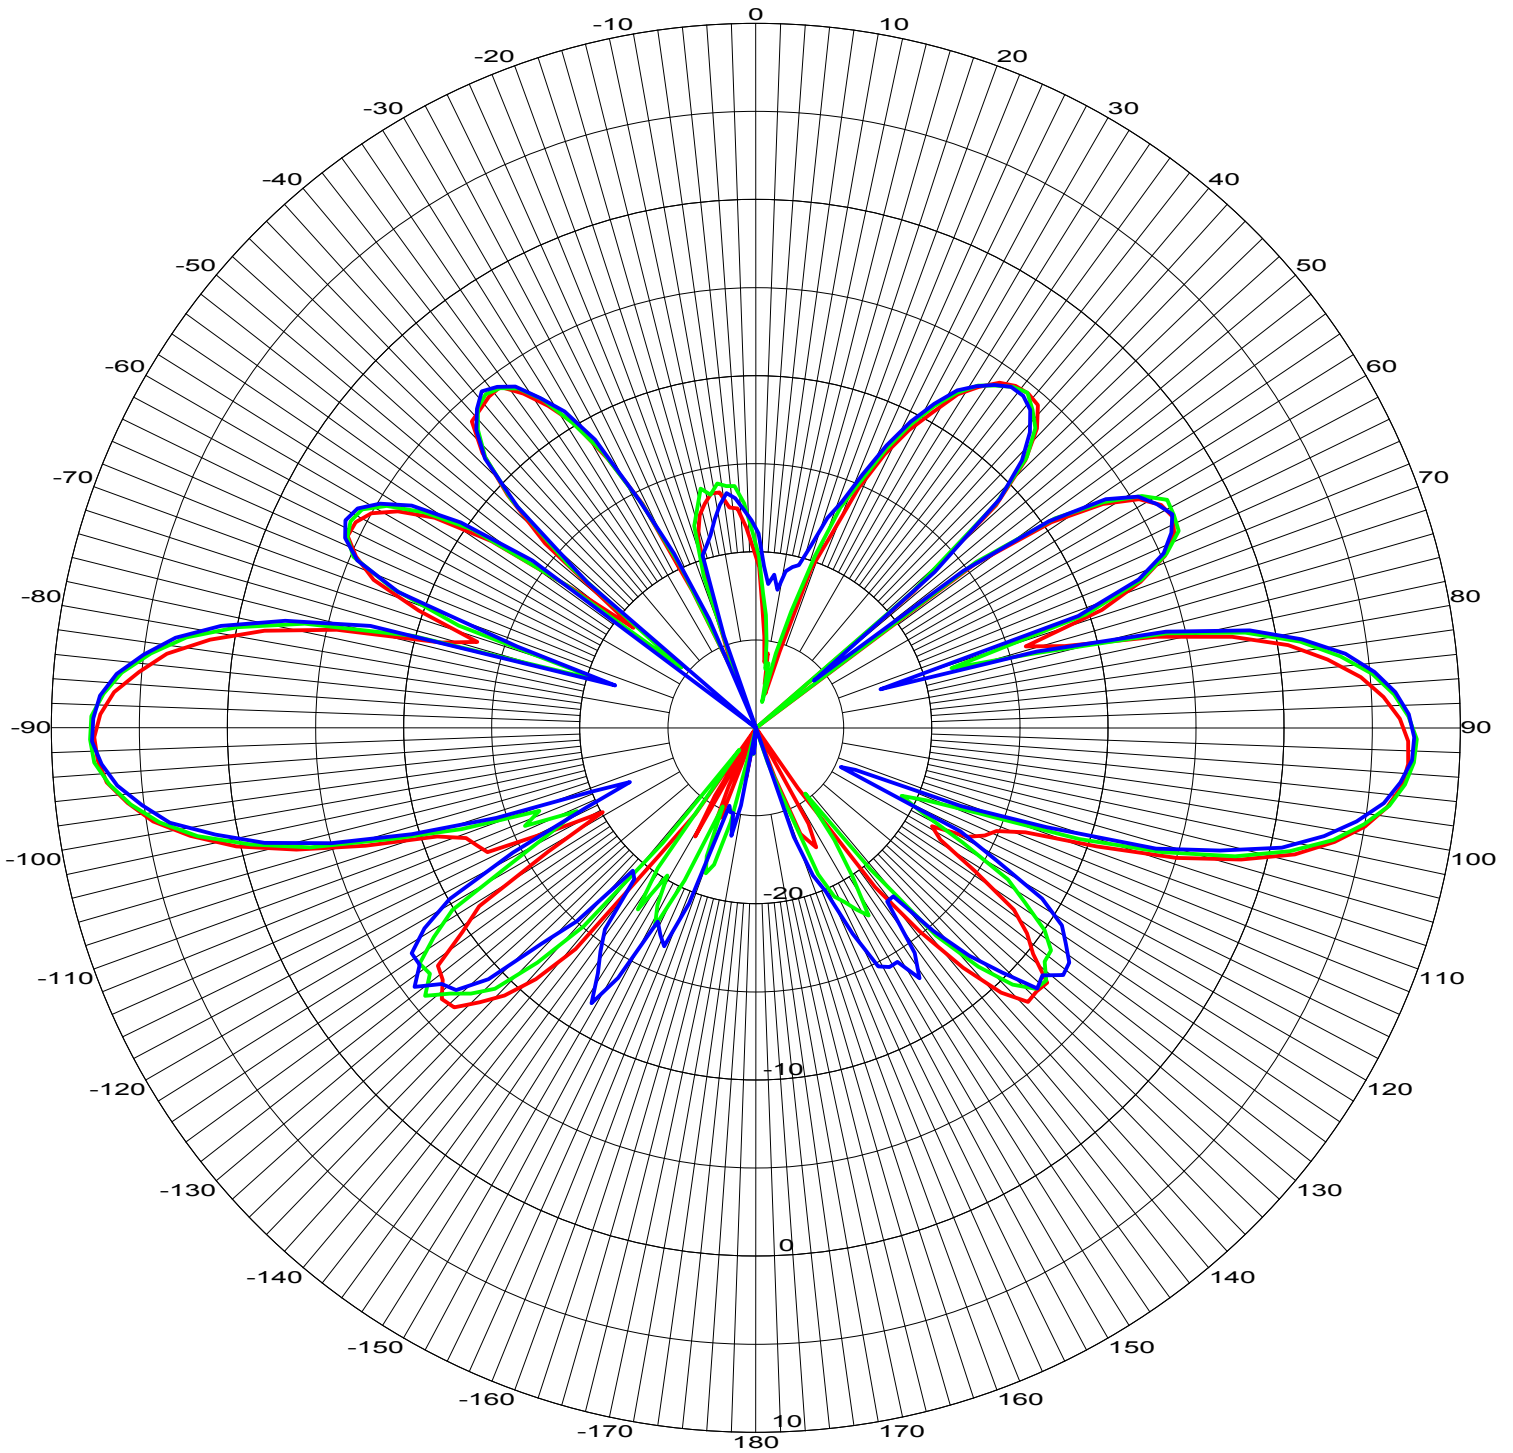

7.5 dBi Omni
Model 5830AA
Elevation Pattern

Frequency List

- Freq: 5.725 GHz ————
- Freq: 5.775 GHz ————
- Freq: 5.825 GHz ————

Telex Communications, INC.
8601 E. Cornhusker Hwy
Lincoln, NE 68507

Phone: (402) 467-5321
Fax: (402) 467-3279